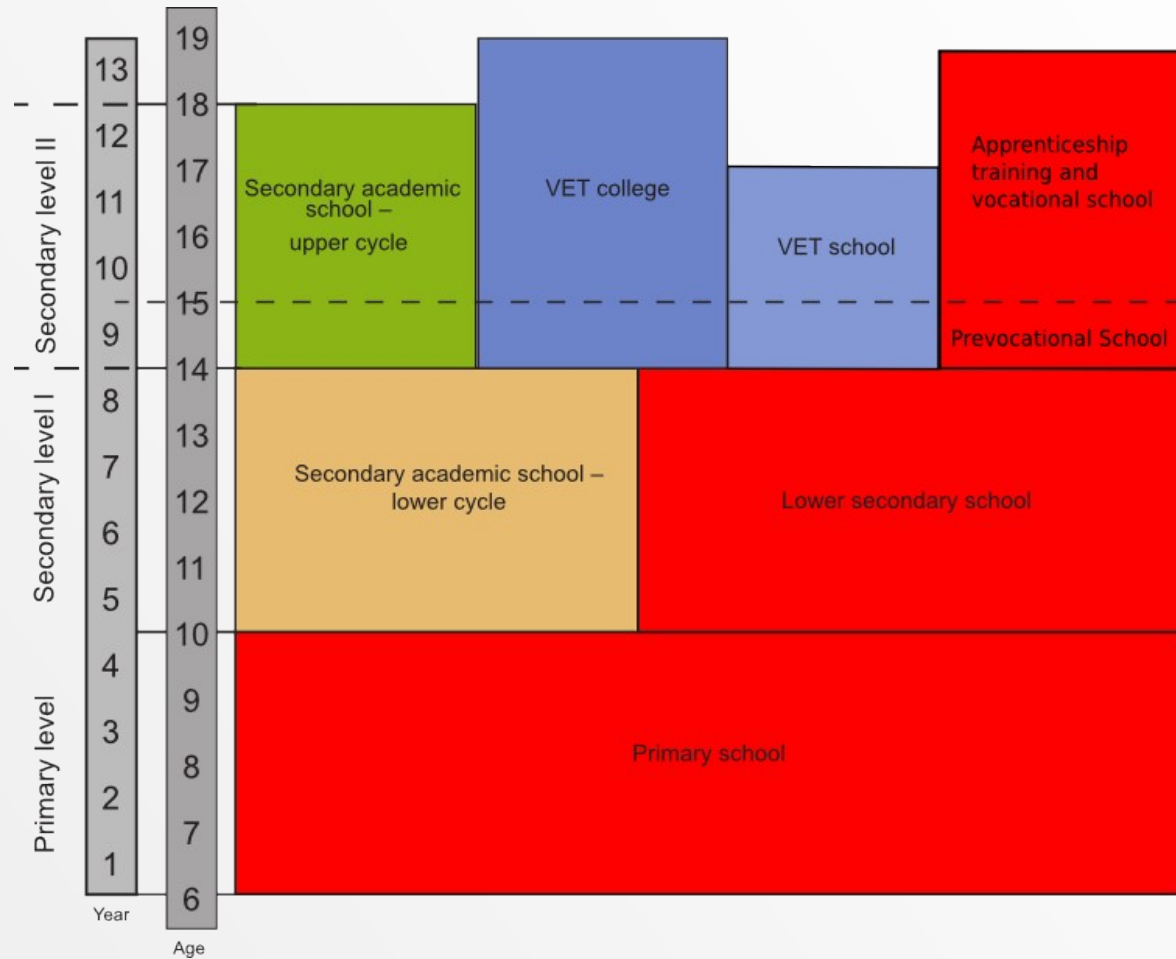

The Austrian School System