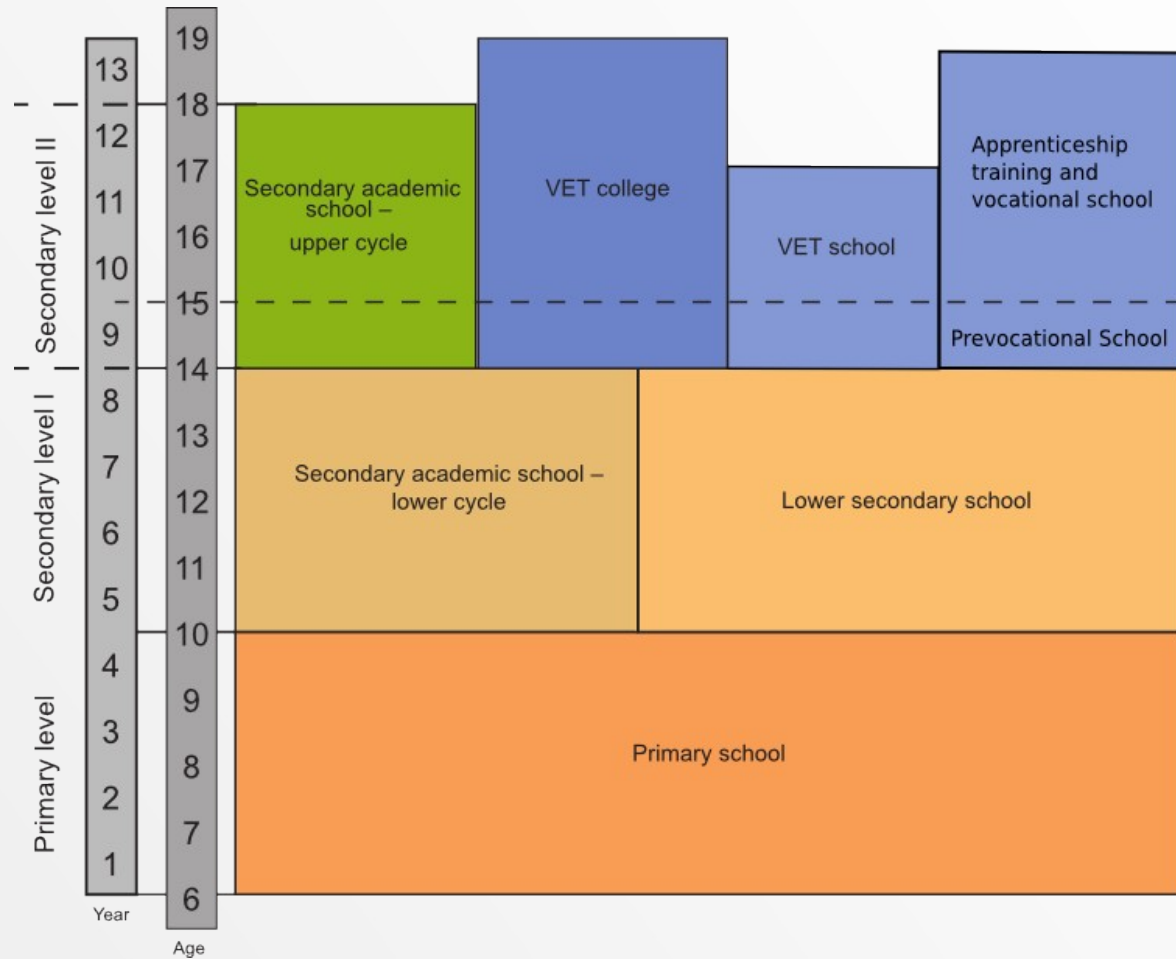

The Austrian School System